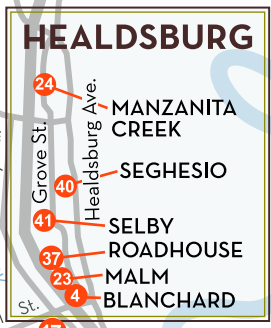

1. Amista Vineyards
2. Amphora Winery
3. Armida Winery
4. Blanchard Family Wines
5. Cast Wines
6. Chateau Diana
7. Collier Falls at Family Wineries Dry Creek
8. Comstock Wines
9. DaVero Farms & Winery
10. David Coffaro Vnyd. & Winery
11. De La Montanya Winery
12. Dry Creek Vineyard
13. Dutcher Crossing Winery
14. Ferrari-Carano Vnyds. & Winery
15. Forchini Vineyards & Winery
16. Fritz Underground Winery
17. Geyser Peak
18. Göpfrich Winery
19. Gustafson Family Vineyards
20. Kachina Vineyards
21. Kokomo Winery
22. Lambert Bridge Winery
23. Malm Cellars
24. Manzanita Creek Winery
25. Martorana Family Winery
26. Mauritson Family Winery
27. Mazzocco Sonoma
28. Michel-Schlumberger Wine Estate
29. Mill Creek Vineyards & Winery
30. Mounts Family Winery
31. Papapietro Perry Winery
32. Pedroncelli Winery
33. Peterson Winery
34. Quivira Vineyards & Winery
35. A. Rafanelli Winery
36. Ridge Vineyards - Lytton Springs
37. Roadhouse Winery
38. Rued Winery
39. Sbragia Family Vineyards
40. Seghesio Family Vineyards
41. Selby Winery
42. Talty Winery
43. Teldeschi Winery
44. Trattore Farms
45. Truett Hurst Winery
46. West Wines
47. Wilson Winery
48. Zichichi Family Vineyard

- ★ **VINEYARD TOURS**
- SATURDAY**
- A. **Cast Wines' Grey Palm Vineyard**  
8500 Dry Creek Road, Geyserville
  - B. **Frick Winery Owl Hill Vineyard**  
23072 Walling Road, Geyserville
- SUNDAY**
- C. **Mauritson Vineyard**  
13700 Rockpile Road, Healdsburg
  - D. **Nick Goldschmidt Vineyard Salmons Leap**  
650 Dry Creek Road, Healdsburg