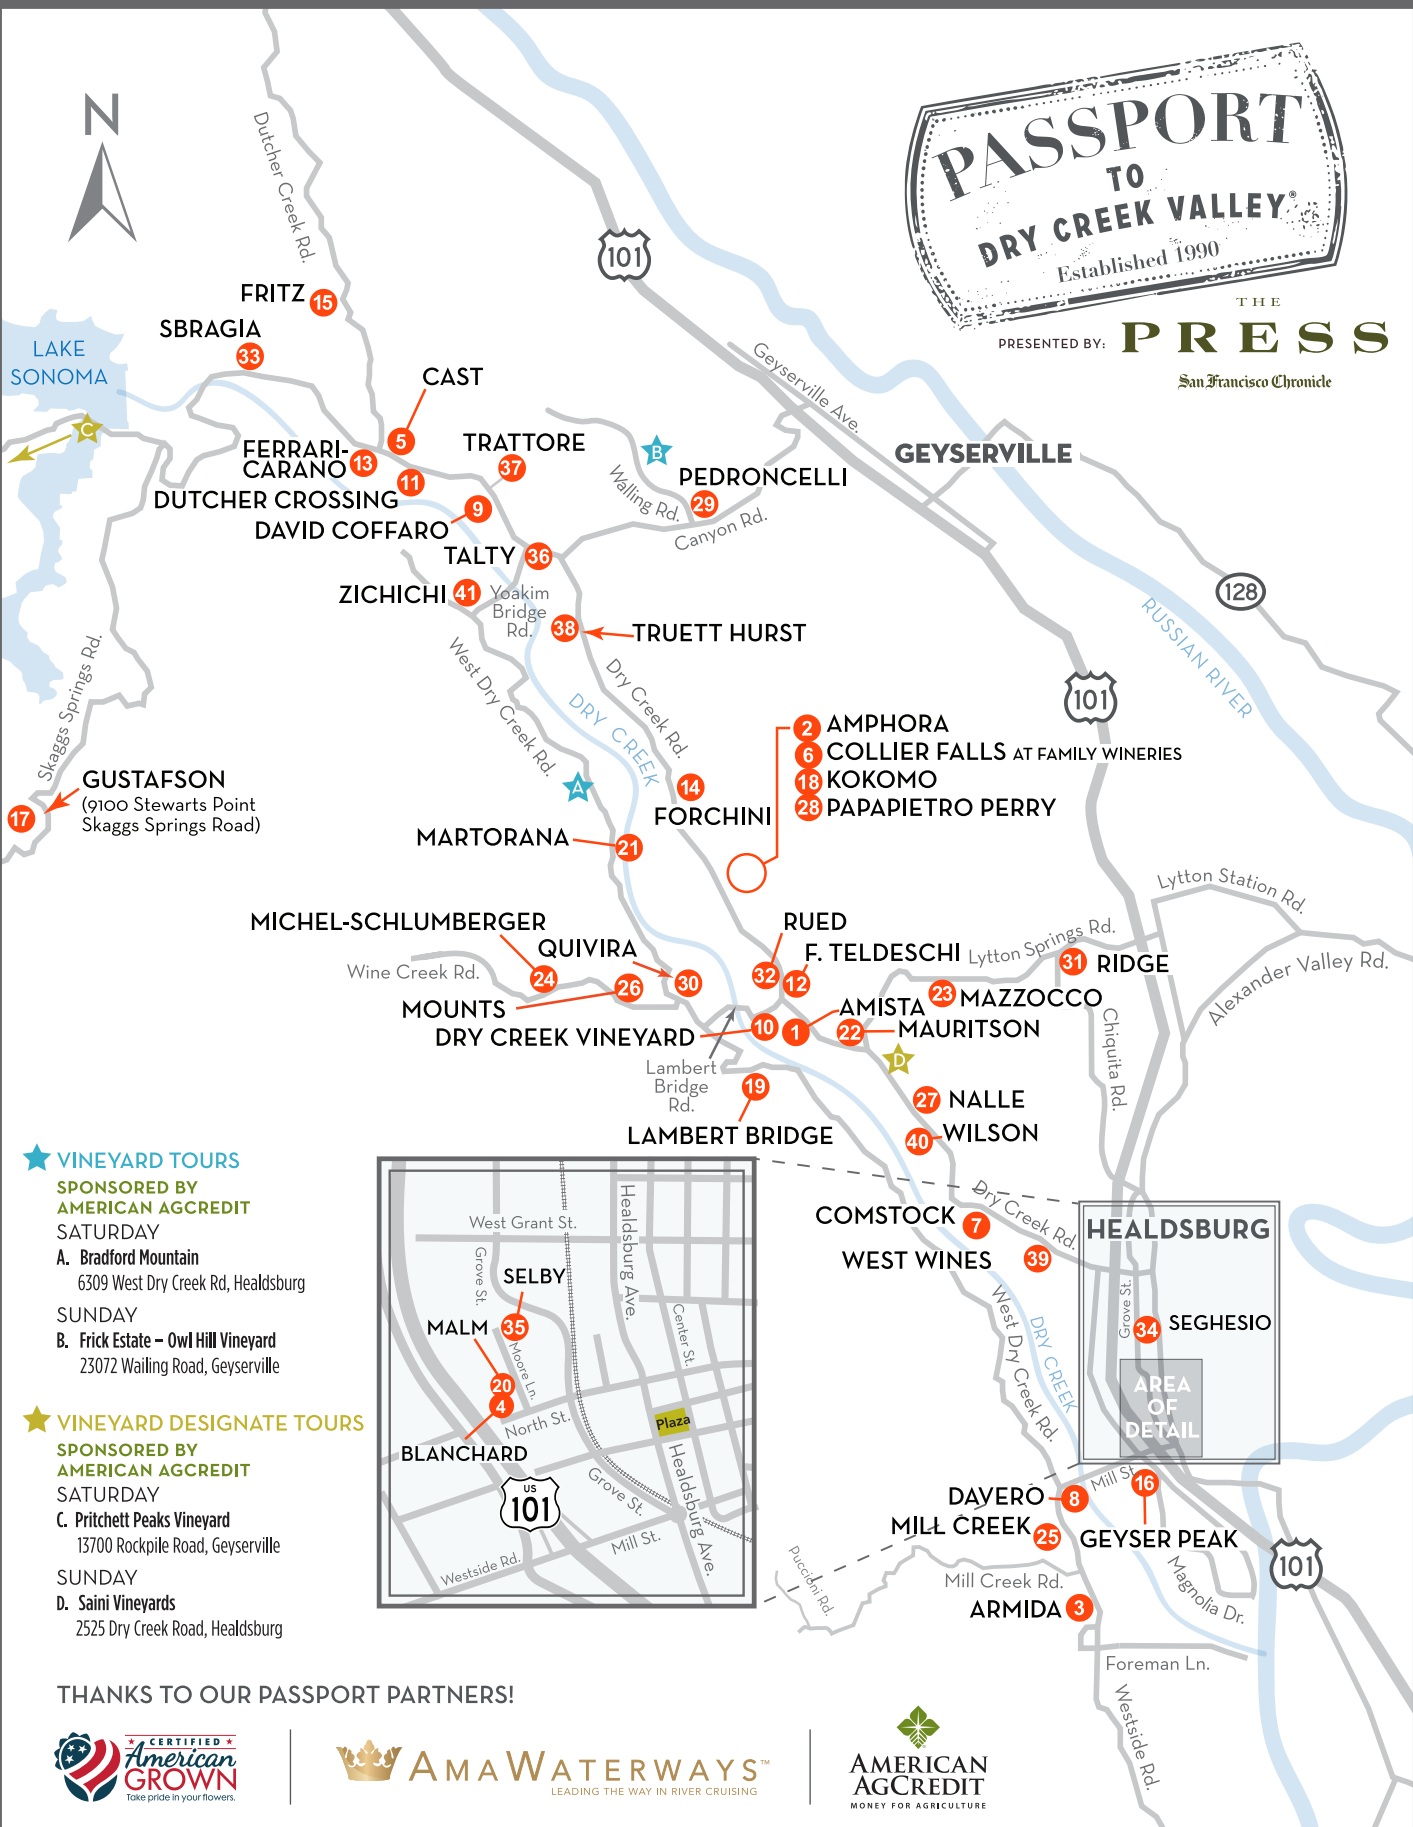

PRESENTED BY: **THE PRESS**

San Francisco Chronicle

★ VINEYARD TOURS

SPONSORED BY AMERICAN AGCREDIT
SATURDAY

A. Bradford Mountain
6309 West Dry Creek Rd, Healdsburg

SUNDAY

B. Frick Estate – Owl Hill Vineyard
23072 Wailing Road, Geyserville

★ VINEYARD DESIGNATE TOURS

SPONSORED BY AMERICAN AGCREDIT
SATURDAY

C. Pritchett Peaks Vineyard
13700 Rockpile Road, Geyserville

SUNDAY

D. Saini Vineyards
2525 Dry Creek Road, Healdsburg

THANKS TO OUR PASSPORT PARTNERS!

SHARE YOUR PASSPORT EXPERIENCE!

#DCVPassport /drycreekvalley /drycreekvalleywines

Dry Creek Valley encourages you to drink responsibly.