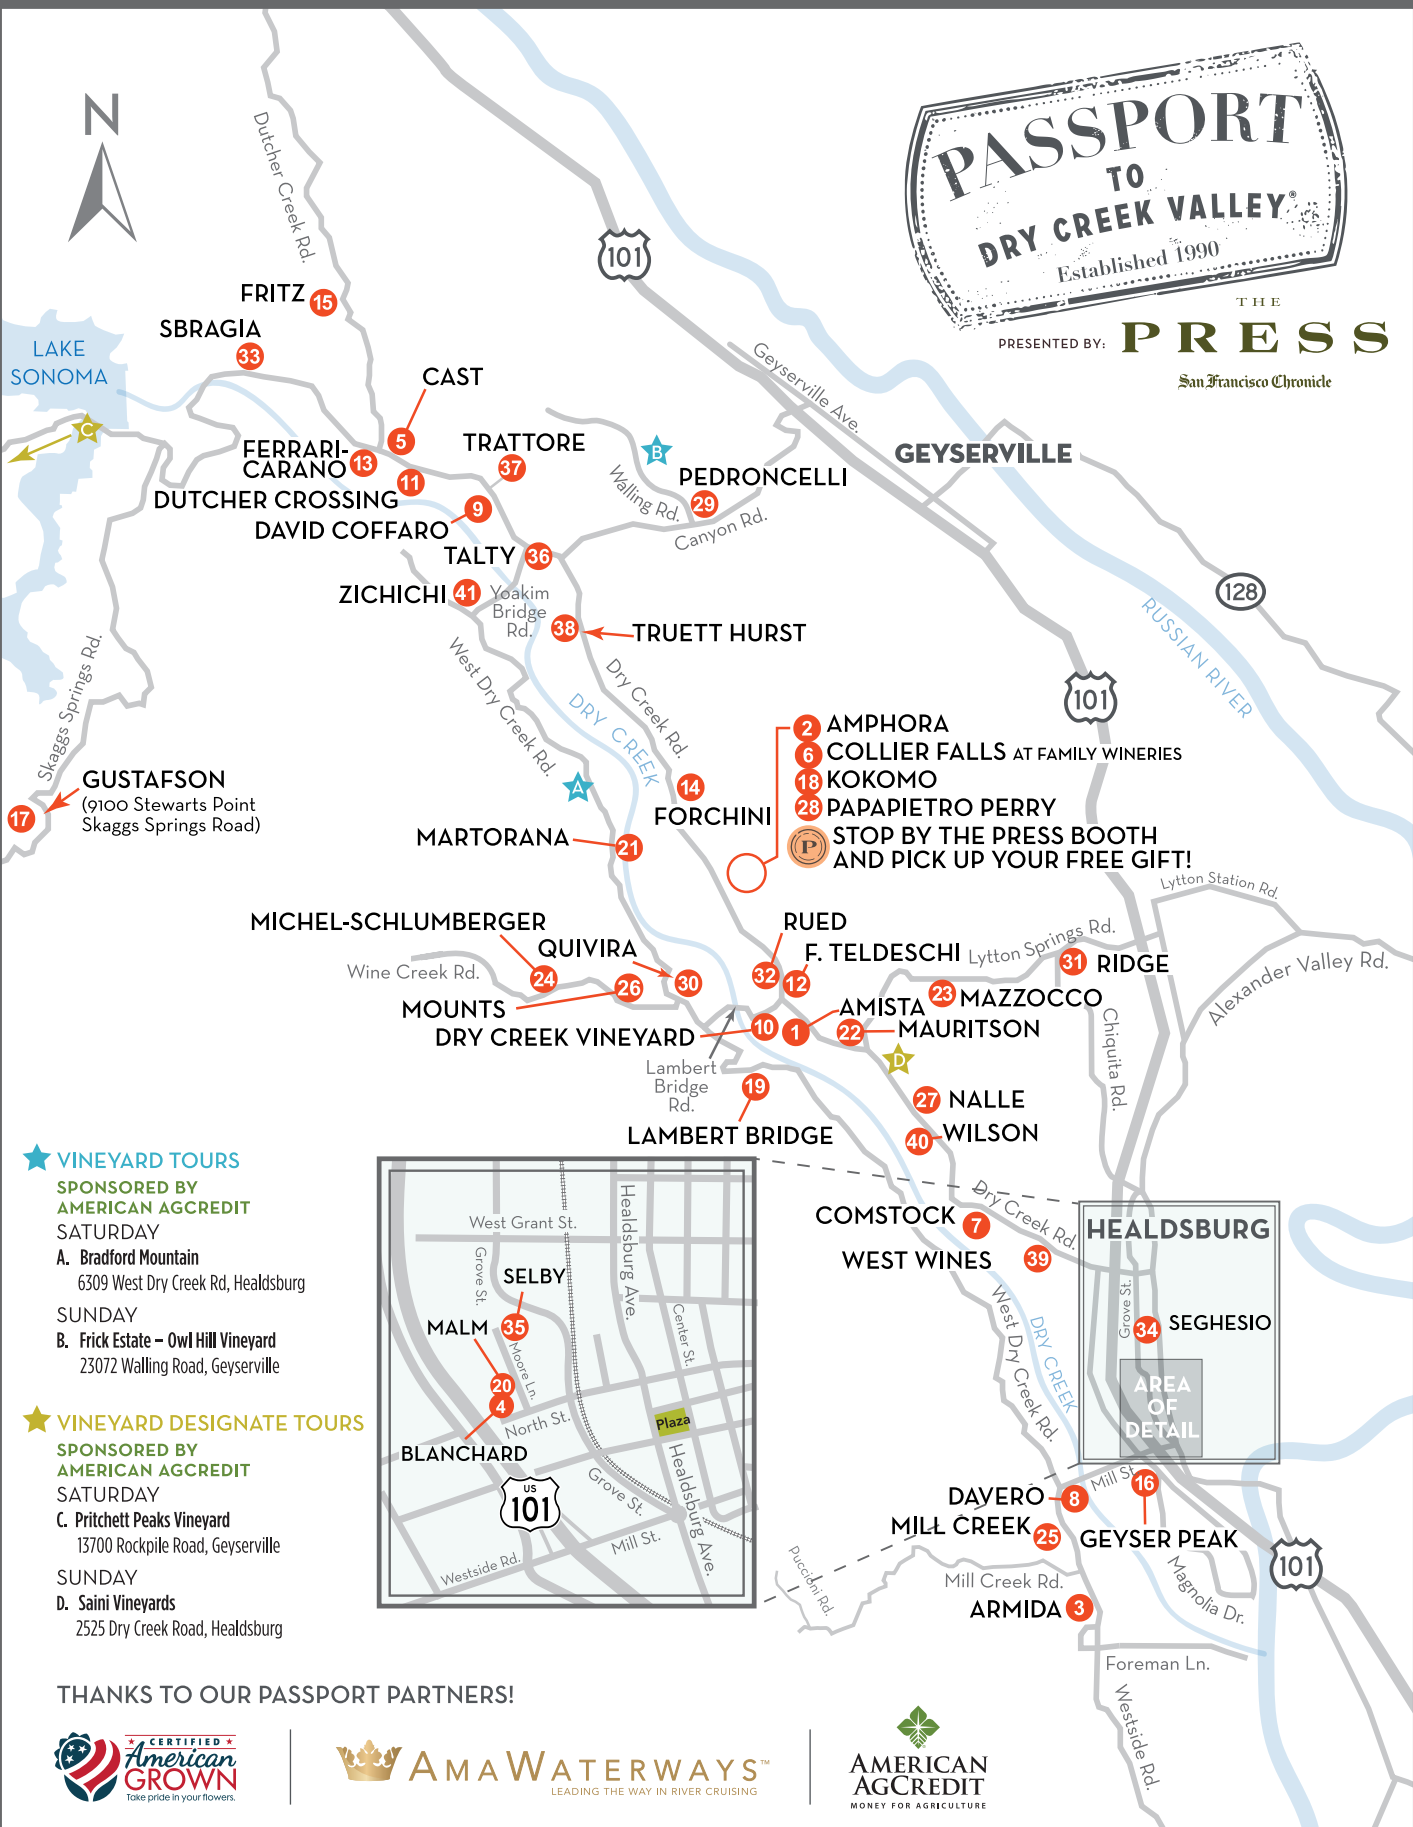

PRESENTED BY: **THE PRESS**

San Francisco Chronicle

★ VINEYARD TOURS

SPONSORED BY AMERICAN AGCREDIT SATURDAY

A. Bradford Mountain
6309 West Dry Creek Rd, Healdsburg

SUNDAY
B. Frick Estate - Owl Hill Vineyard
23072 Walling Road, Geyserville

★ VINEYARD DESIGNATE TOURS

SPONSORED BY AMERICAN AGCREDIT SATURDAY

C. Pritchett Peaks Vineyard
13700 Rockpile Road, Geyserville

SUNDAY
D. Saini Vineyards
2525 Dry Creek Road, Healdsburg

THANKS TO OUR PASSPORT PARTNERS!

SHARE YOUR PASSPORT EXPERIENCE!

#DCVPassport /drycreekvalley /drycreekvalleywines

Dry Creek Valley encourages you to drink responsibly.