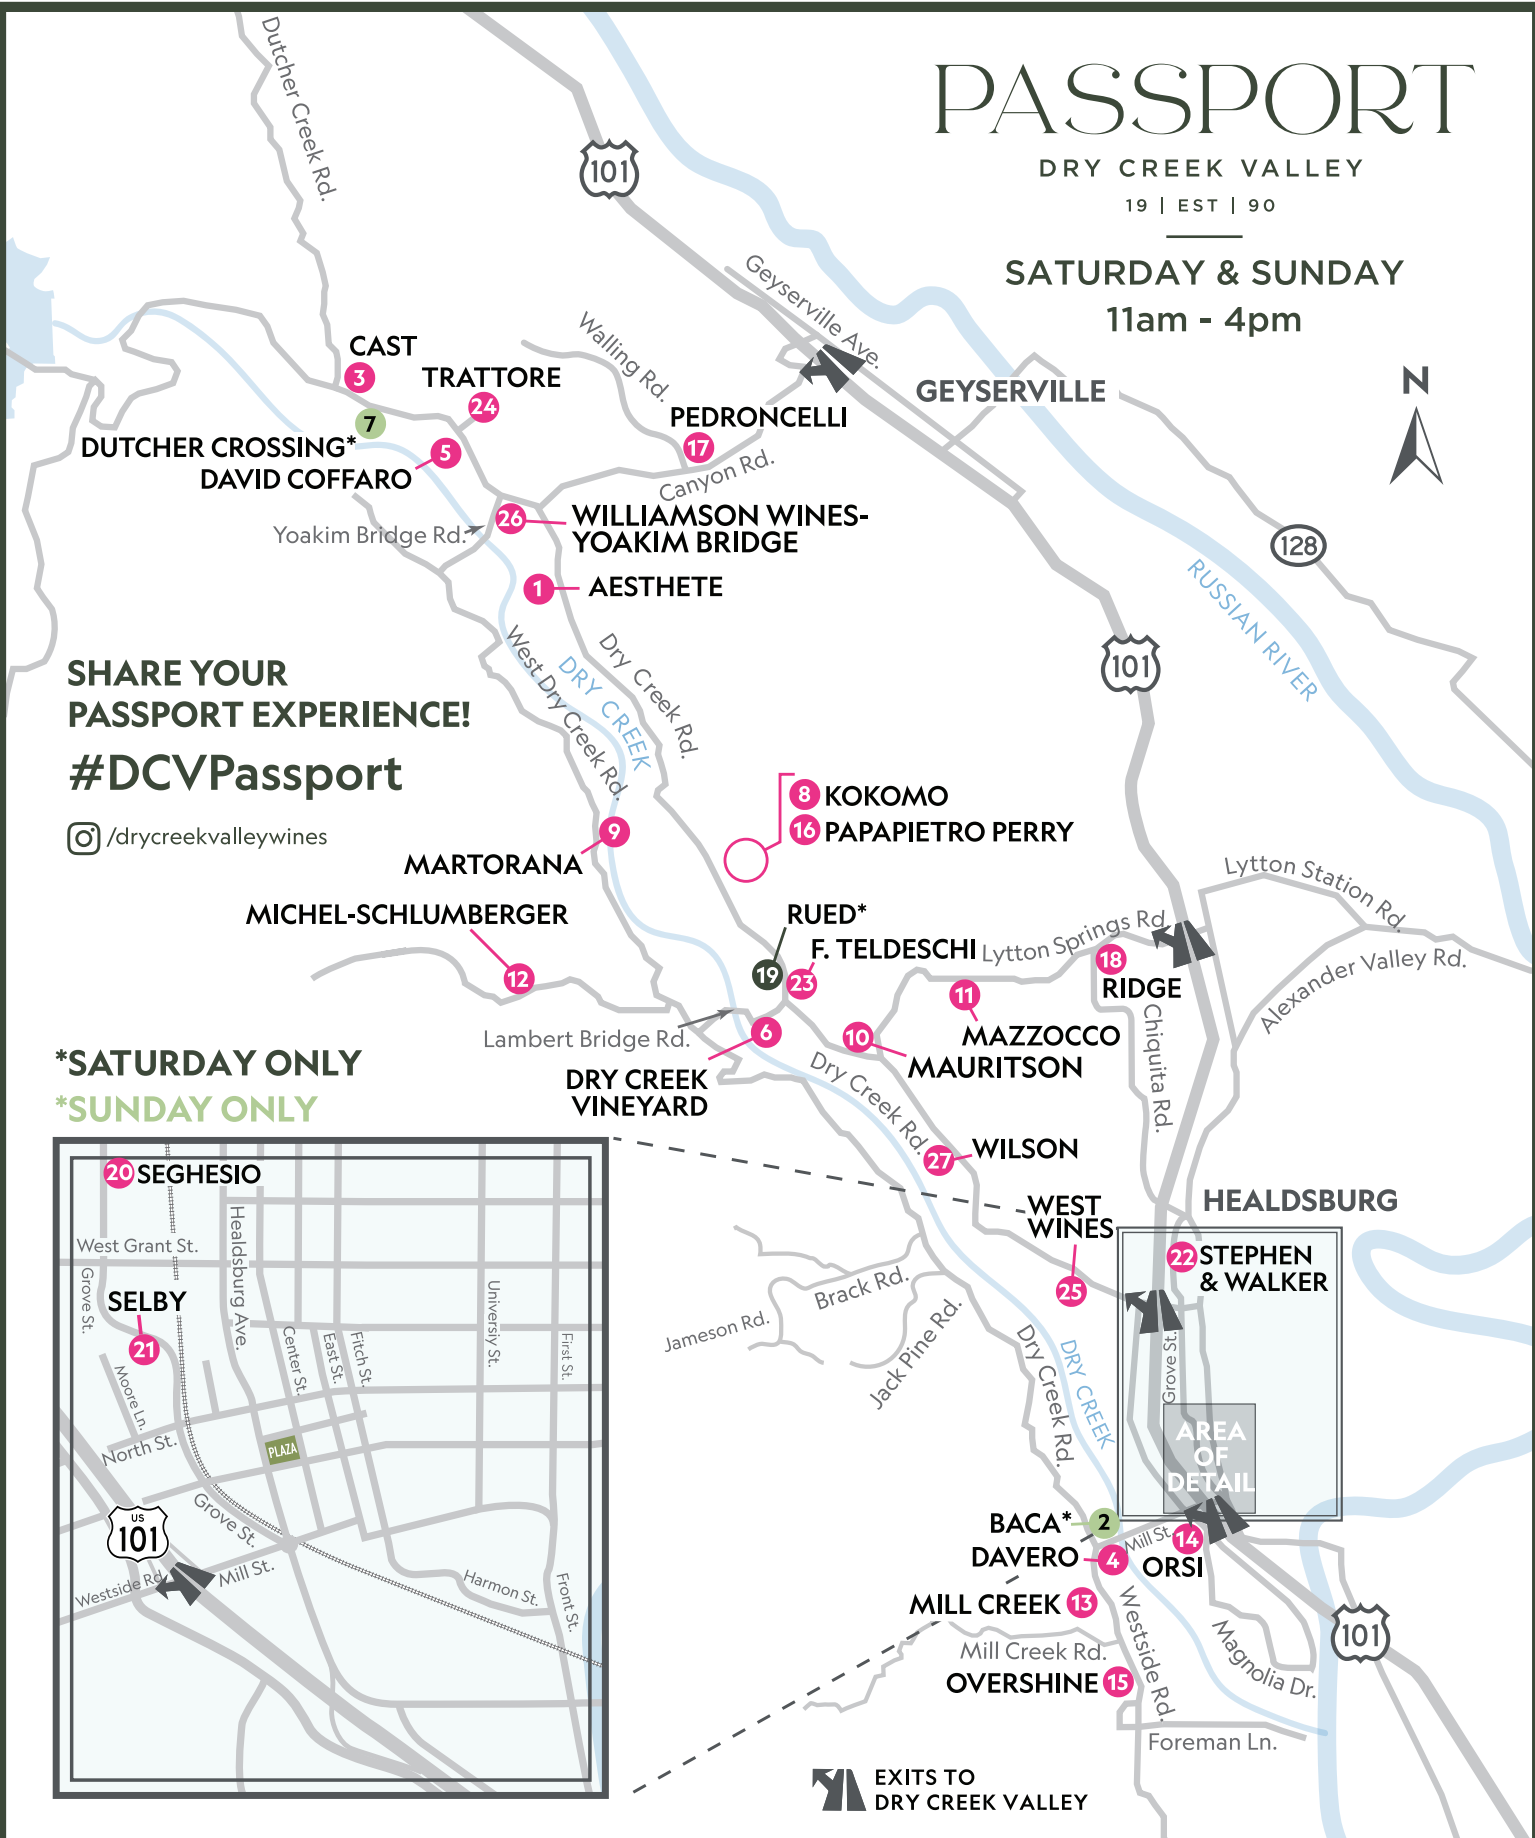

PASSPORT

DRY CREEK VALLEY

19 | EST | 90

SATURDAY & SUNDAY

11am - 4pm

SHARE YOUR
PASSPORT EXPERIENCE!

#DCVpassport

/drycreekvalleywines

*SATURDAY ONLY

*SUNDAY ONLY

EXITS TO
DRY CREEK VALLEY

DRY CREEK VALLEY
SONOMA WINE COUNTRY

WINE PAIRED
WITH LIFE

Dry Creek Valley encourages you to drink responsibly.